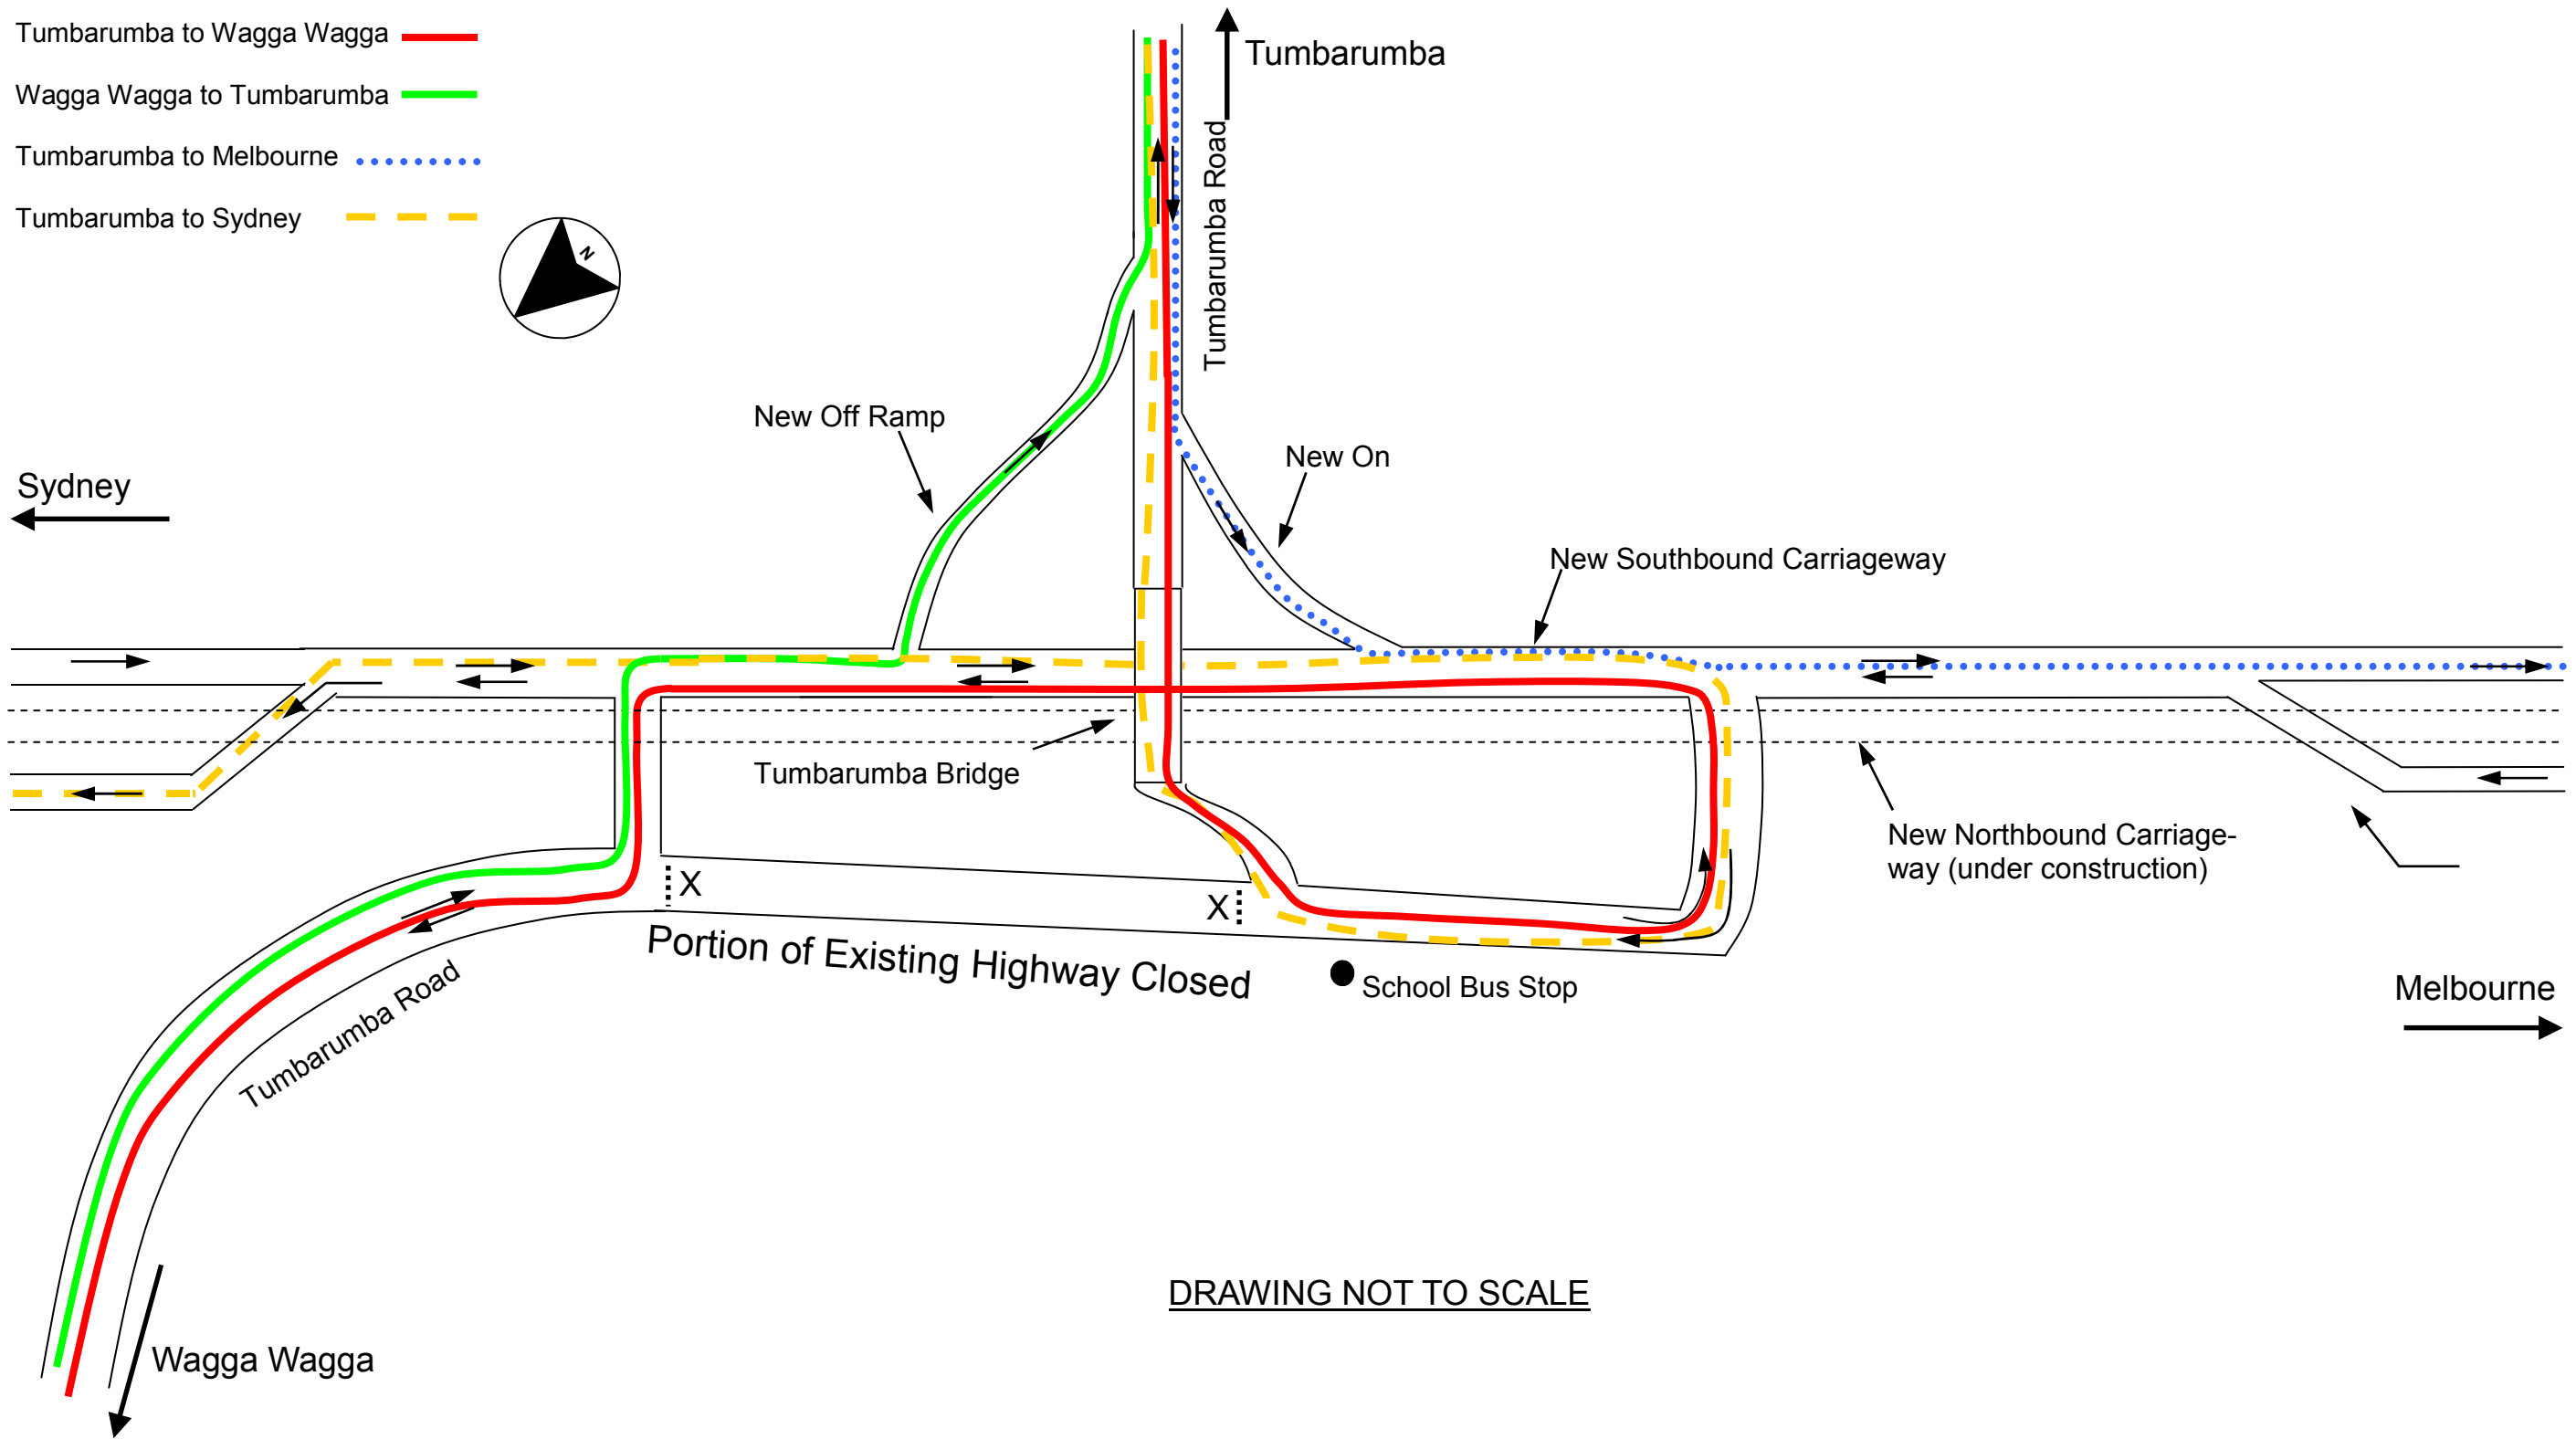

# Temporary traffic detour at Tumbarumba Road and Hume Highway from Wednesday 1 April 2009

Routes:

Tumbarumba to Wagga Wagga 

Wagga Wagga to Tumbarumba 

Tumbarumba to Melbourne 

Tumbarumba to Sydney 

DRAWING NOT TO SCALE